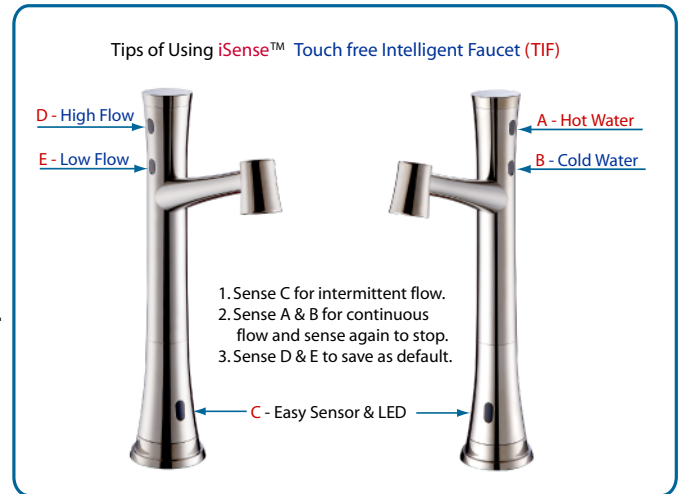

### Features:

iSense™ Touch-free Intelligent Faucet from Cinaton provides an intuitive, innovative, completely hands-free kitchen and bathroom faucet that responds to user's simple hand movements to control water temperature and flow.

- The elegant stylish design of iSense faucet eliminates the conventional faucet handle, level or turning knobs making the iSense faucet simple, easier and more convenient to use.
- The advanced innovative Cinaton's five sensor design includes 13 functions for user to control water temperature, water flow without using the conventional faucet handle, level or knobs without touching any part of faucet. Three easy user programmable setting enable the user to save their favorite water temperature and water flow for different applications without wasting time and water to readjust water temperature and flow.
- The innovative digital control valve design features advanced digital modes, to free hands from touching the faucet for all kitchen and bathroom works.